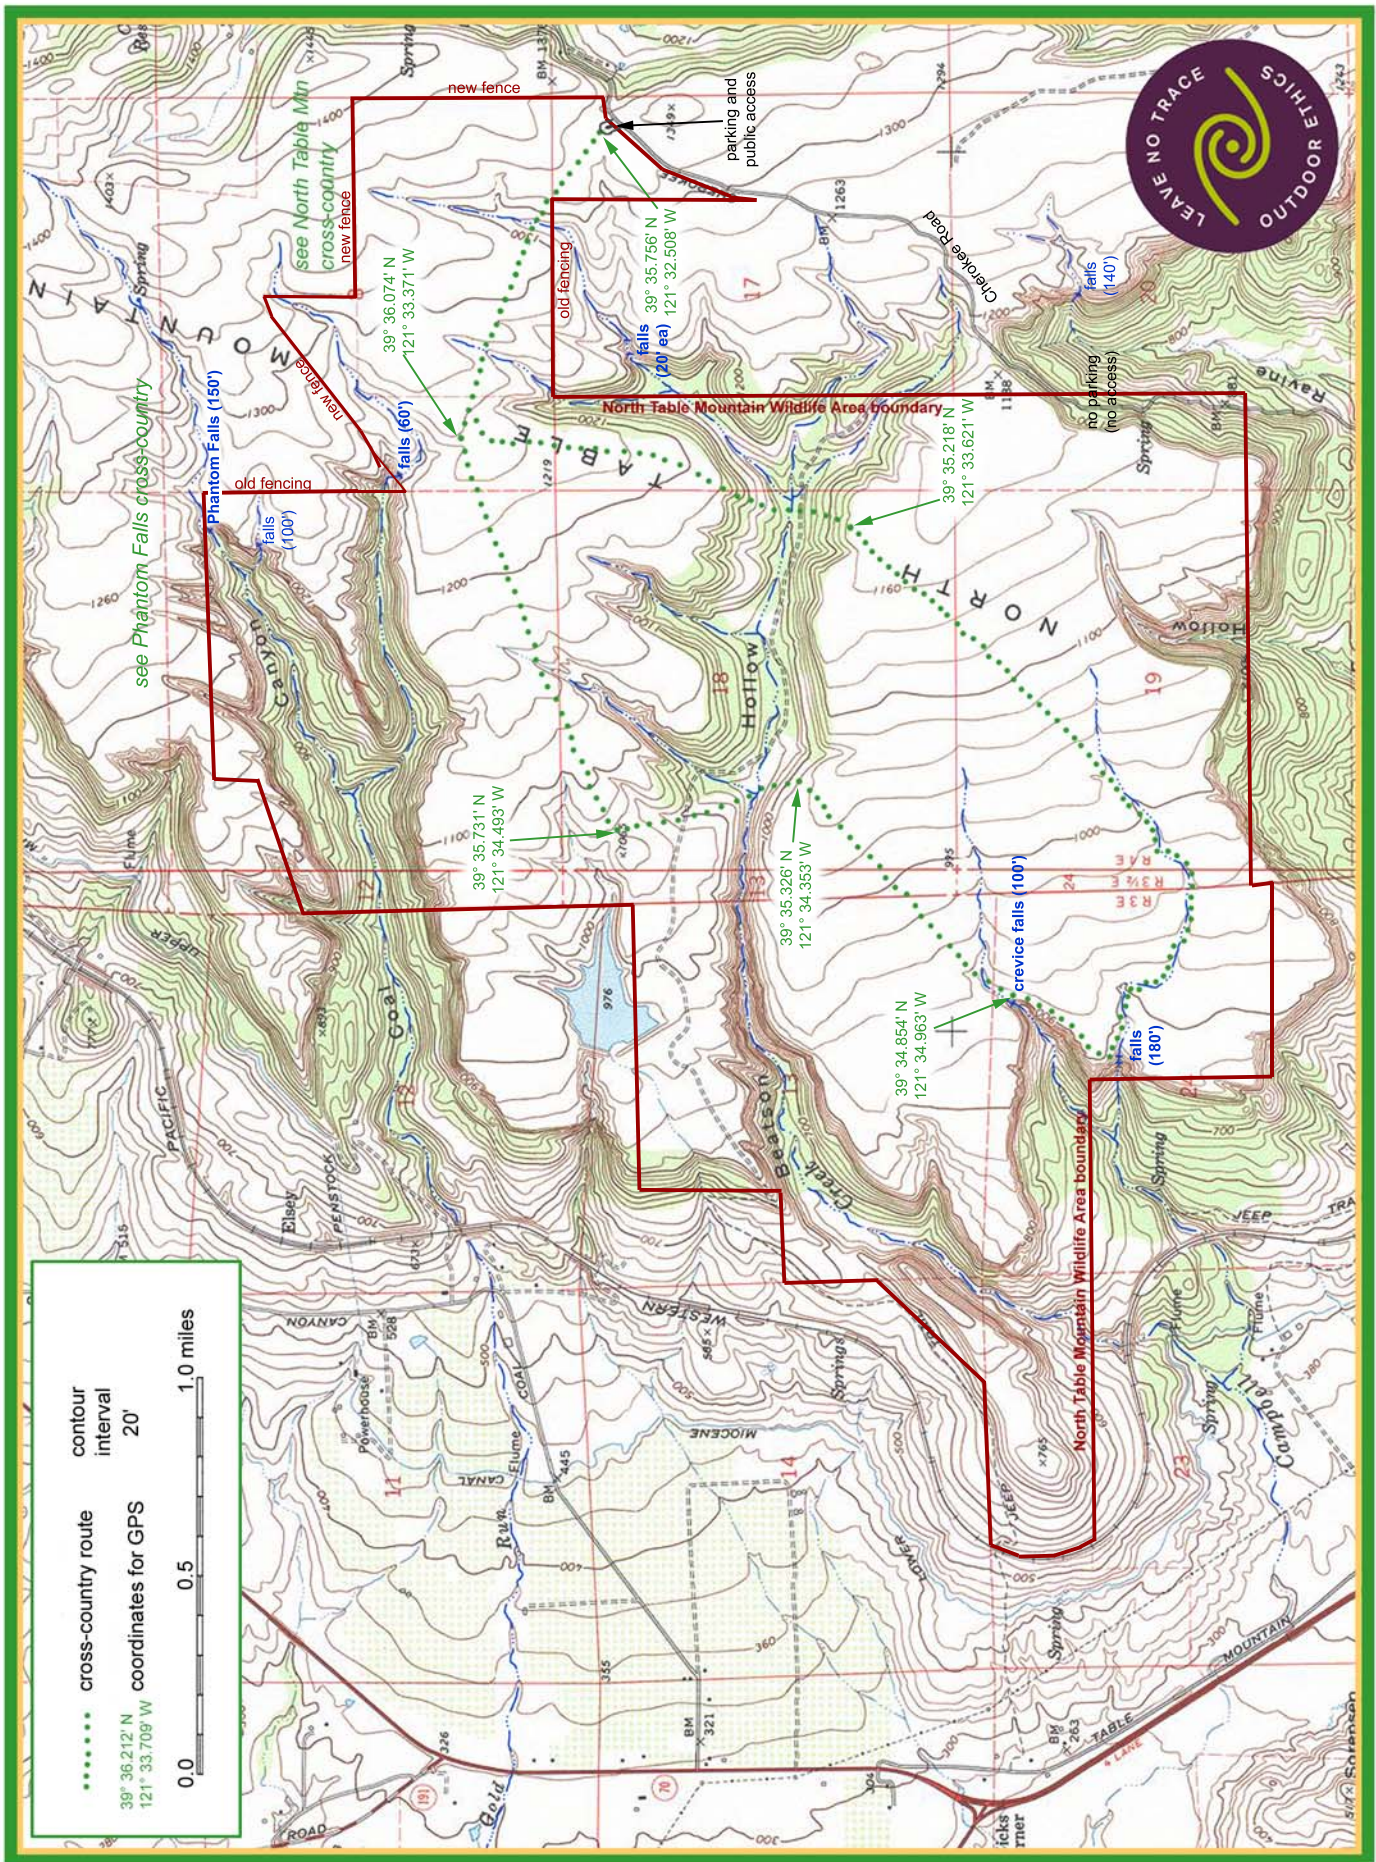

8.1 miles 800' gain (all easy cross-country)

Beatson Hollow cross-country - Map 2 of 2